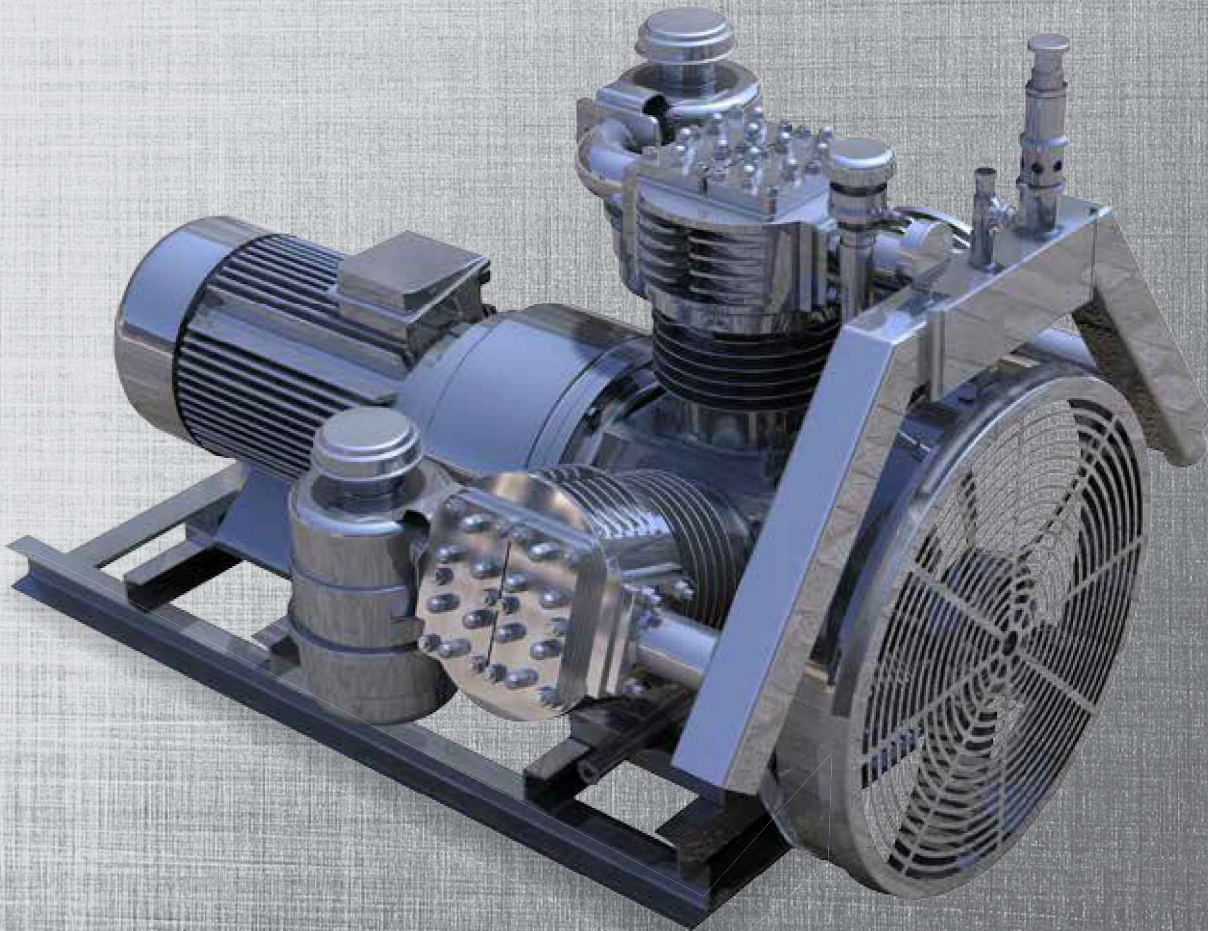

TEKNO **GEN**

OTOMOTİV MAKİNA

A220-2 / T160-3

TEKNO GEN

OTOMOTİV MAKİNA

A220-2

DISPLACEMENT	10200 lt/min
PRESSURE	2,5 – 3 bar
CYLINDERS	2 X 220 mm
PISTON STROKE	90 mm
COOLING	Air coolant
ENGINE / MOTOR	22 Kw 1500 rpm electric motor
	30 Kw 1500 rpm electric motor
	Deutz F4L912 4 cylinder 80 hp diesel engine

T160-3

DISPLACEMENT	7200 lt/min
PRESSURE	2,5 – 3 bar
CYLINDERS	3 X 160 mm
PISTON STROKE	80 mm
COOLING	Air coolant
ENGINE / MOTOR	18,5 Kw 380V – 50Hz 1500 rpm electric motor
	Deutz F4L912 4 cylinder 80 hp diesel engine

TEKNO GEN

OTOMOTİV MAKİNA

A220-2

YEDEK PARÇALARI SPAREPARTS

KARTEL /OIL CAN
A-220-2 001

KRANK/CRANK SHAFT
A-220-2 002

KRANK AĞIRLIĞI/CRANK
SHAFT BALANCE PLATE
A-220-2 003

PİSTON KOLU/
CONNECTING ROD
A-220-2 004